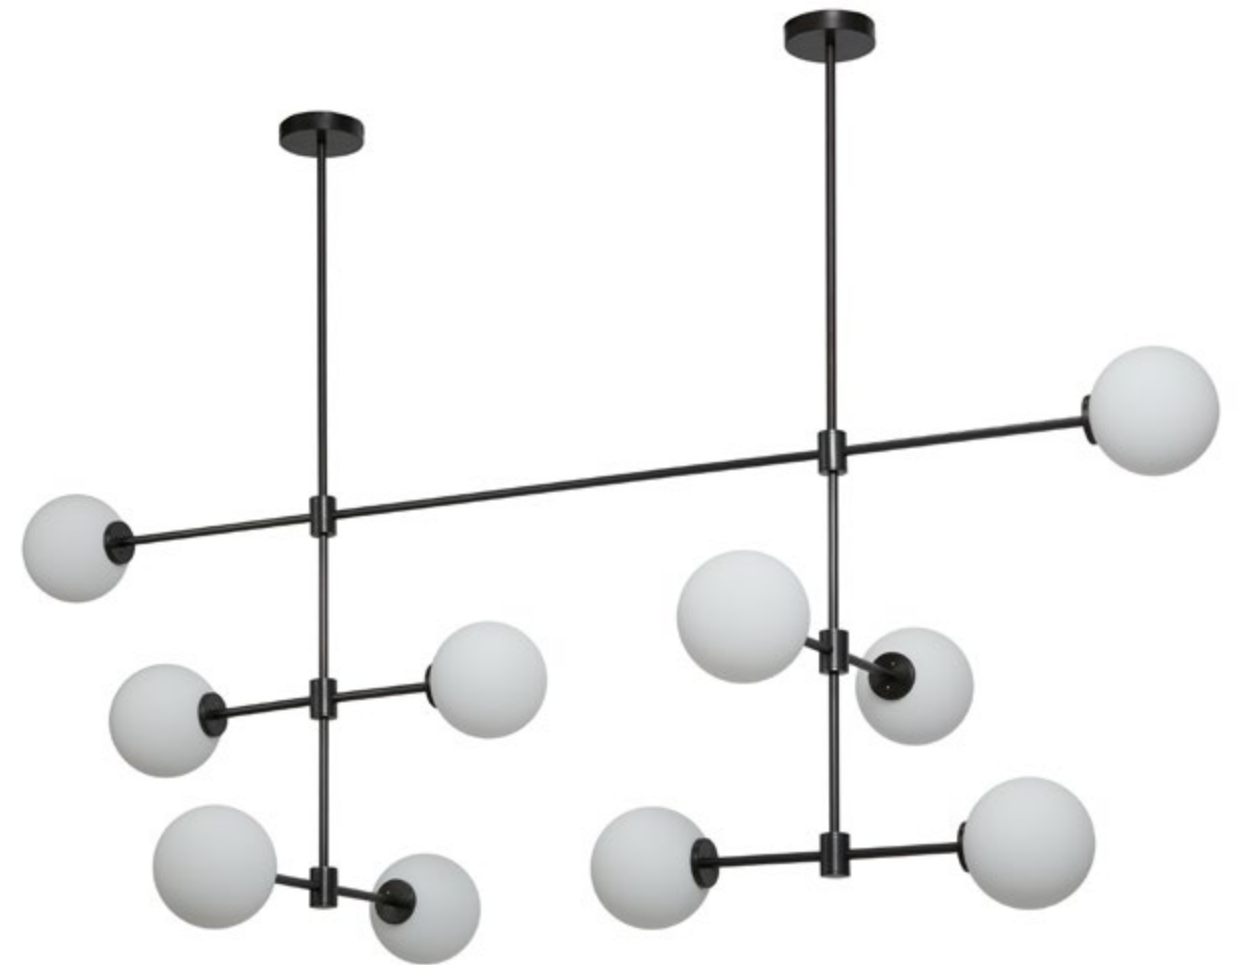

TREVI PENDANT | SATIN BRASS 

The elegant matt, acid-etched glass shades gently diffuse light to give the signature CTO Lighting ambient glow. The shades are suspended by an expertly engineered, solid brass framework.

**DIMENSIONS**  
640mm x 1960mm x 400mm (w,d,h)

**SUSPENSION TYPE**  
Metal Rod

**LIGHT SOURCE**  
E14 25w max or 4.5w LED

**WEIGHT**  
7kg (15.4 lbs)

**TREVI MULTI 10 PENDANT**

TREPE1SBMO

**FINISH**  
Satin Brass with Matt Opal Glass

**DIMENSIONS**  
640mm x 1960mm x 640mm (w,d,h)

**MINIMUM DROP**  
Variable, permitting to scale,  
according to the space

**SUSPENSION TYPE**  
Metal Rod

**BULBS**  
240V (AC 50Hz) - 4.5w LED 2700K  
120V (AC 50Hz) - 4.5w LED 2700K

**LIGHT SOURCE**  
E14 25w max or 4.5w LED

**WEIGHT**  
9.5kg (20.9 lbs)

**TREVI MULTI 10 PENDANT**

TREPE1BZMO

**FINISH**  
Bronze with Matt Opal Glass

**DIMENSIONS**  
640mm x 1960mm x 640mm (w,d,h)

**MINIMUM DROP**  
Variable, permitting to scale,  
according to the space