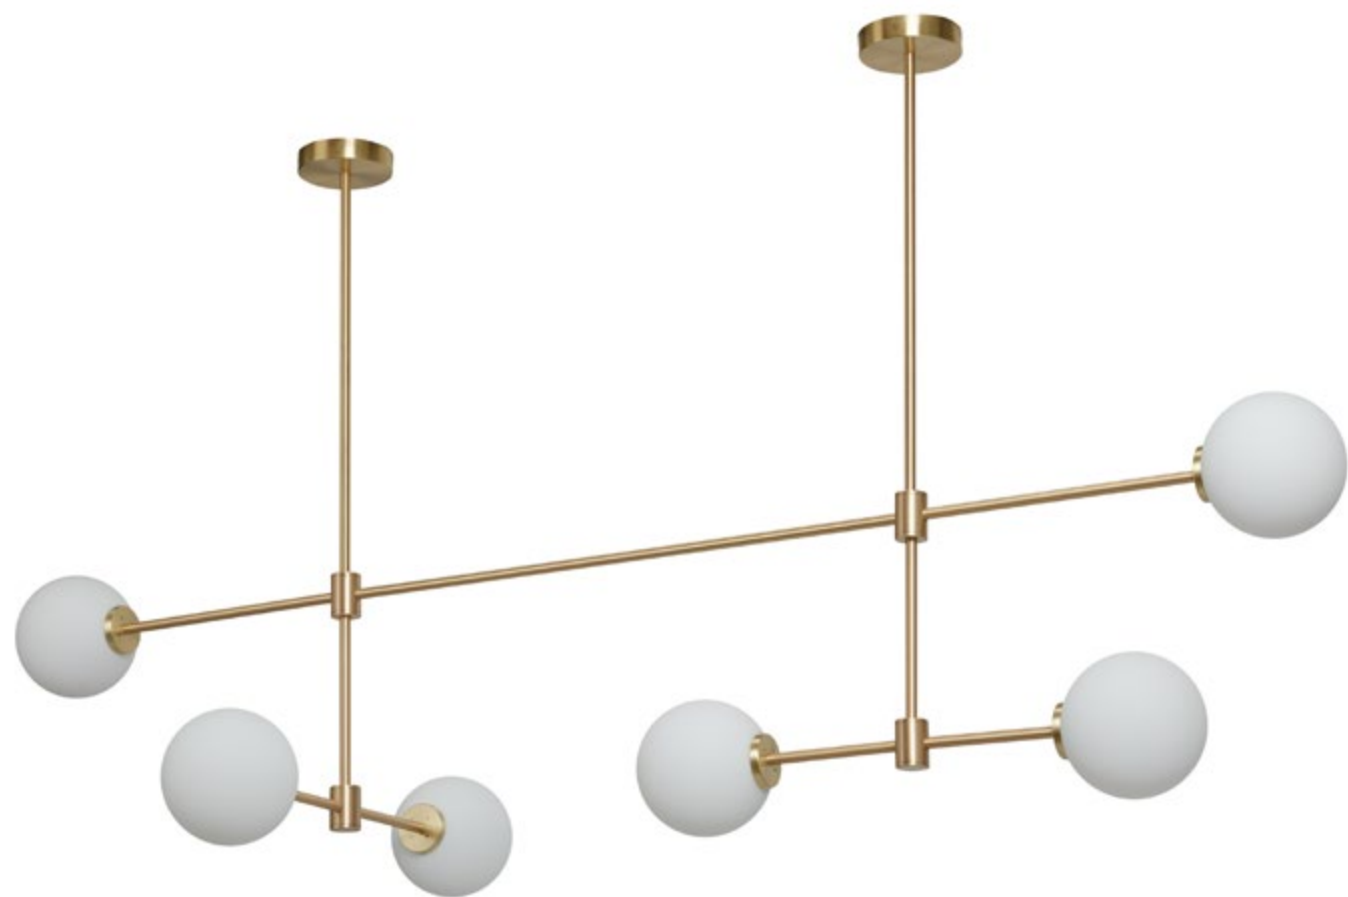

TREVI PENDANT | SATIN BRASS 

The elegant matt, acid-etched glass shades gently diffuse light to give the signature CTO Lighting ambient glow. The shades are suspended by an expertly engineered, solid brass framework.

**DIMENSIONS**  
1540mm x 1010mm x 250mm (w,d,h)

**SUSPENSION TYPE**  
Metal Rod

**LIGHT SOURCE**  
E14 25w max or 4.5w LED

**WEIGHT**  
10kg (22 lbs)

## TREVI LARGE PENDANT

TREPELBZMO

**FINISH**  
Bronze with Matt Opal Glass

**MINIMUM DROP**  
Variable, permitting to scale,  
according to the space

**BULBS**  
240V (AC 50Hz) - 4.5w LED 2700K  
120V (AC 50Hz) - 4.5w LED 2700K