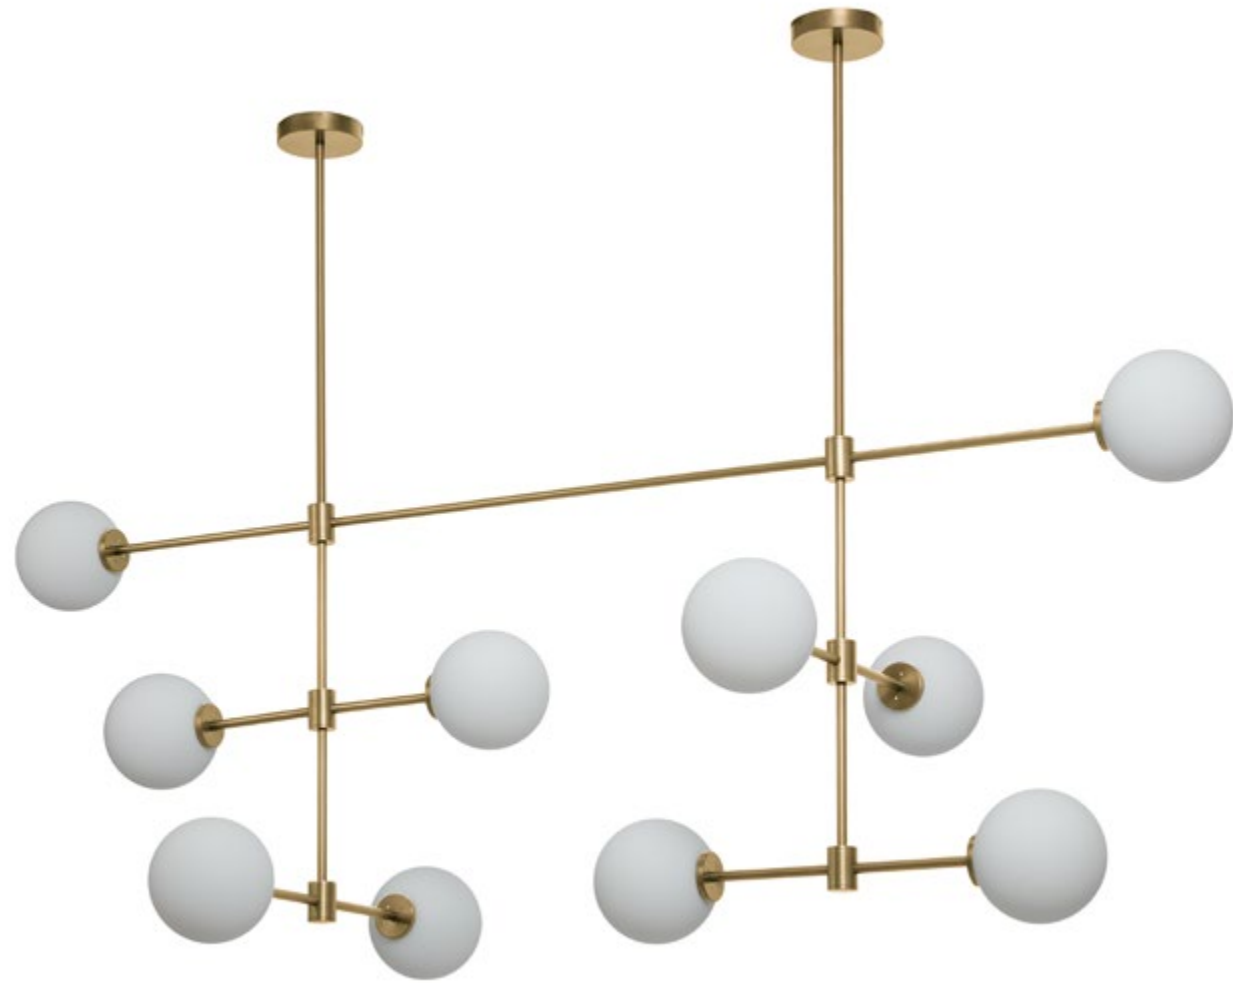

TREVI PENDANT | SATIN BRASS 

The elegant matt, acid-etched glass shades gently diffuse light to give the signature CTO Lighting ambient glow. The shades are suspended by an expertly engineered, solid brass framework.

**DIMENSIONS**  
640mm x 1960mm x 400mm (w,d,h)

**SUSPENSION TYPE**  
Metal Rod

**LIGHT SOURCE**  
E14 25w max or 4.5w LED

**WEIGHT**  
7kg (15.4 lbs)

### TREVI MULTI 6 PENDANT

TREPE6BZMO

**FINISH**  
Bronze with Matt Opal Glass

**MINIMUM DROP**  
Variable, permitting to scale,  
according to the space

**BULBS**  
240V (AC 50Hz) - 4.5w LED 2700K  
120V (AC 50Hz) - 4.5w LED 2700K

**DIMENSIONS**  
640mm x 1960mm x 400mm (w,d,h)

**SUSPENSION TYPE**  
Metal Rod

**LIGHT SOURCE**  
E14 25w max or 4.5w LED

**WEIGHT**  
7kg (15.4 lbs)

**TREVI MULTI 10 PENDANT**

TREPE1SBMO

**FINISH**  
Satin Brass with Matt Opal Glass