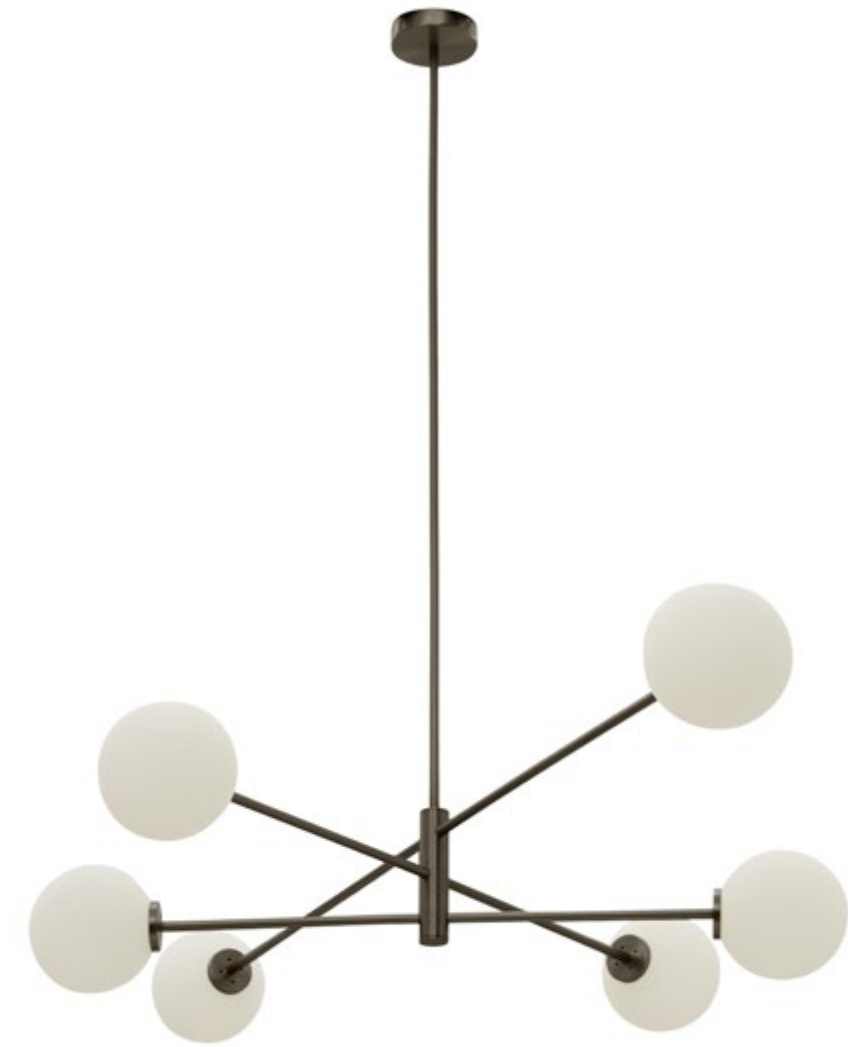

TREVI PENDANT | SATIN BRASS 

The elegant matt, acid-etched glass shades gently diffuse light to give the signature CTO Lighting ambient glow. The shades are suspended by an expertly engineered, solid brass framework.

**DIMENSIONS**  
1010mm x 950mm x 250mm (w,d,h)

**SUSPENSION TYPE**  
Metal Rod

**LIGHT SOURCE**  
E14 25w max or 4.5w LED

**WEIGHT**  
6kg (13.2 lbs)

## TREVI LARGE PENDANT

TREPELSBMO

**FINISH**  
Satin Brass with Matt Opal Glass

**MINIMUM DROP**  
Variable, permitting to scale,  
according to the space

**BULBS**  
240V (AC 50Hz) - 4.5w LED 2700K  
120V (AC 50Hz) - 4.5w LED 2700K

**DIMENSIONS**  
1540mm x 1010mm x 250mm (w,d,h)

**SUSPENSION TYPE**  
Metal Rod

**LIGHT SOURCE**  
E14 25w max or 4.5w LED

**WEIGHT**  
10kg (22 lbs)