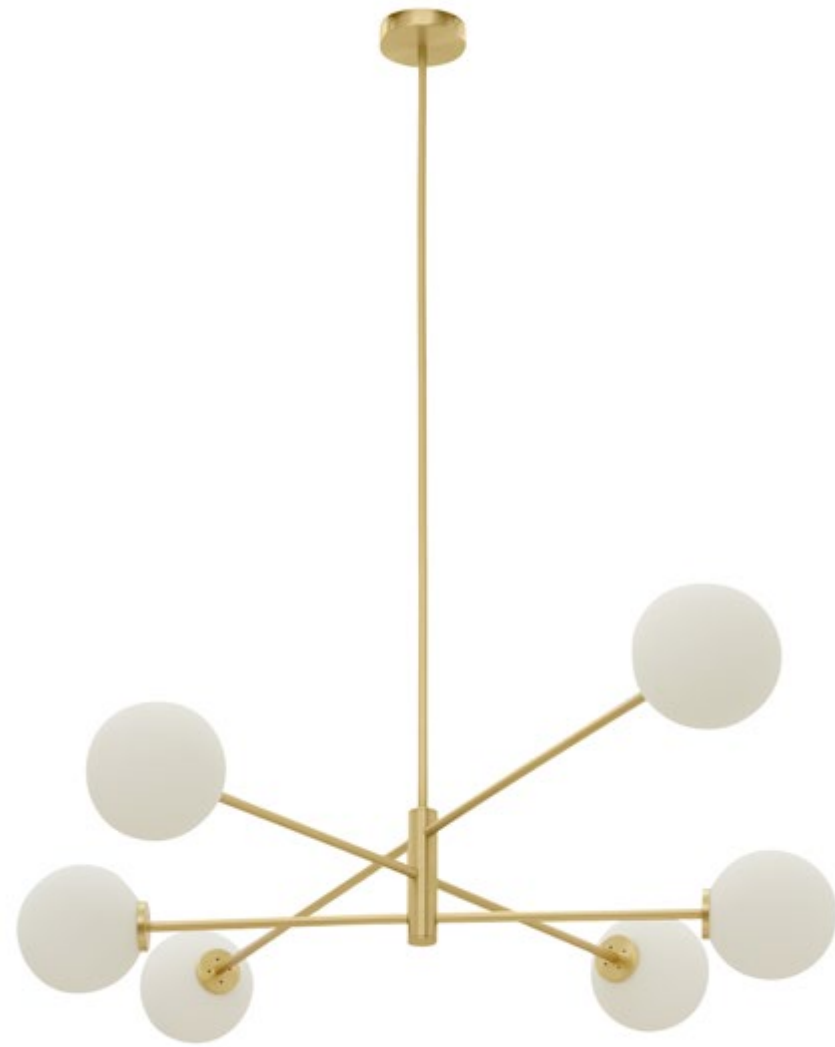

TREVI PENDANT | SATIN BRASS 

The elegant matt, acid-etched glass shades gently diffuse light to give the signature CTO Lighting ambient glow. The shades are suspended by an expertly engineered, solid brass framework.

**DIMENSIONS**  
1010mm x 950mm x 250mm (w,d,h)

**SUSPENSION TYPE**  
Metal Rod

**LIGHT SOURCE**  
E14 25w max or 4.5w LED

**WEIGHT**  
6kg (13.2 lbs)

## TREVI PENDANT

TREPEOBZMO

**FINISH**  
Bronze with Matt Opal Glass

**MINIMUM DROP**  
Variable, permitting to scale,  
according to the space

**BULBS**  
240V (AC 50Hz) - 4.5w LED 2700K  
120V (AC 50Hz) - 4.5w LED 2700K